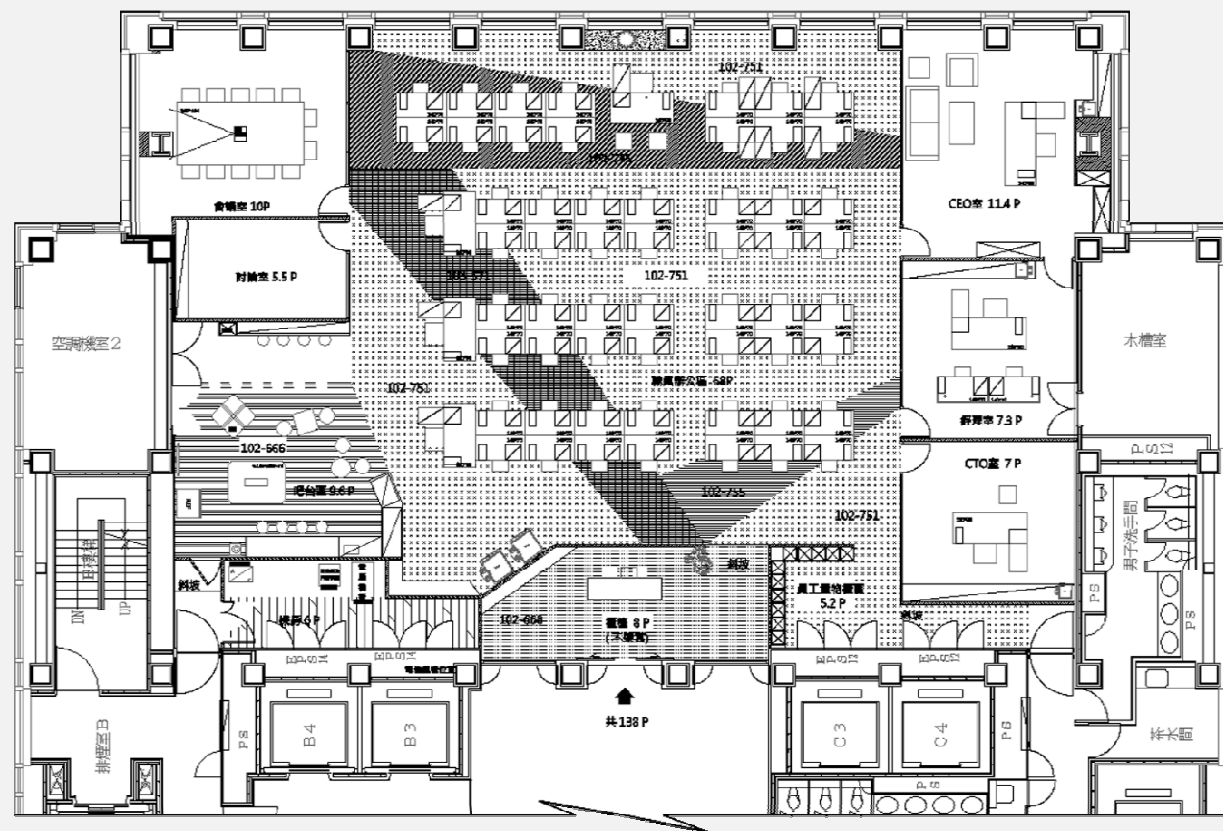

# Case data

建築形式 | 工作空間

座落位置 | 台北

空間坪數 | 138坪

室內格局 | 櫃檯 8坪

職員辦公區 68坪

吧台區 10坪

討論室 6坪

會議室 10坪

CEO室 11坪

經理室 7坪

CTO室 7坪

員工置物櫃區 5坪

機房 6坪

# Design work

有別於一般辦公室的規劃設計，此案的茶水間與休憩區相互結合，除飲料吧枱與冷飲冰箱另有無限供應五花八門的零食櫃。利用兩側靠牆採吧枱的設計，可以在此區放鬆同時也可在突發奇想時把IDEA隨手塗鴉在烤漆玻璃的白板上，中間則規劃不同造型的矮型坐式休閒椅，方便使用人數彈性的調整使用，創造另一種上班的趣味。

Different from the general office planning and design, the tea room and rest area in this case are combined with each other; in addition to the beverage counter and refrigerator, there is an endless supply of a variety of snacks cabinets. By using the area against the wall on both sides for a design as high as the counter, you can not only relax in this area at the same time, but also make graffiti of any IDEA upon a whim on the white board with paint glass, the middle of which is for the planning of different types of sitting -style low leisure chair, convenient for the use of flexible adjustment of the number of users, to create another kind fun at work.