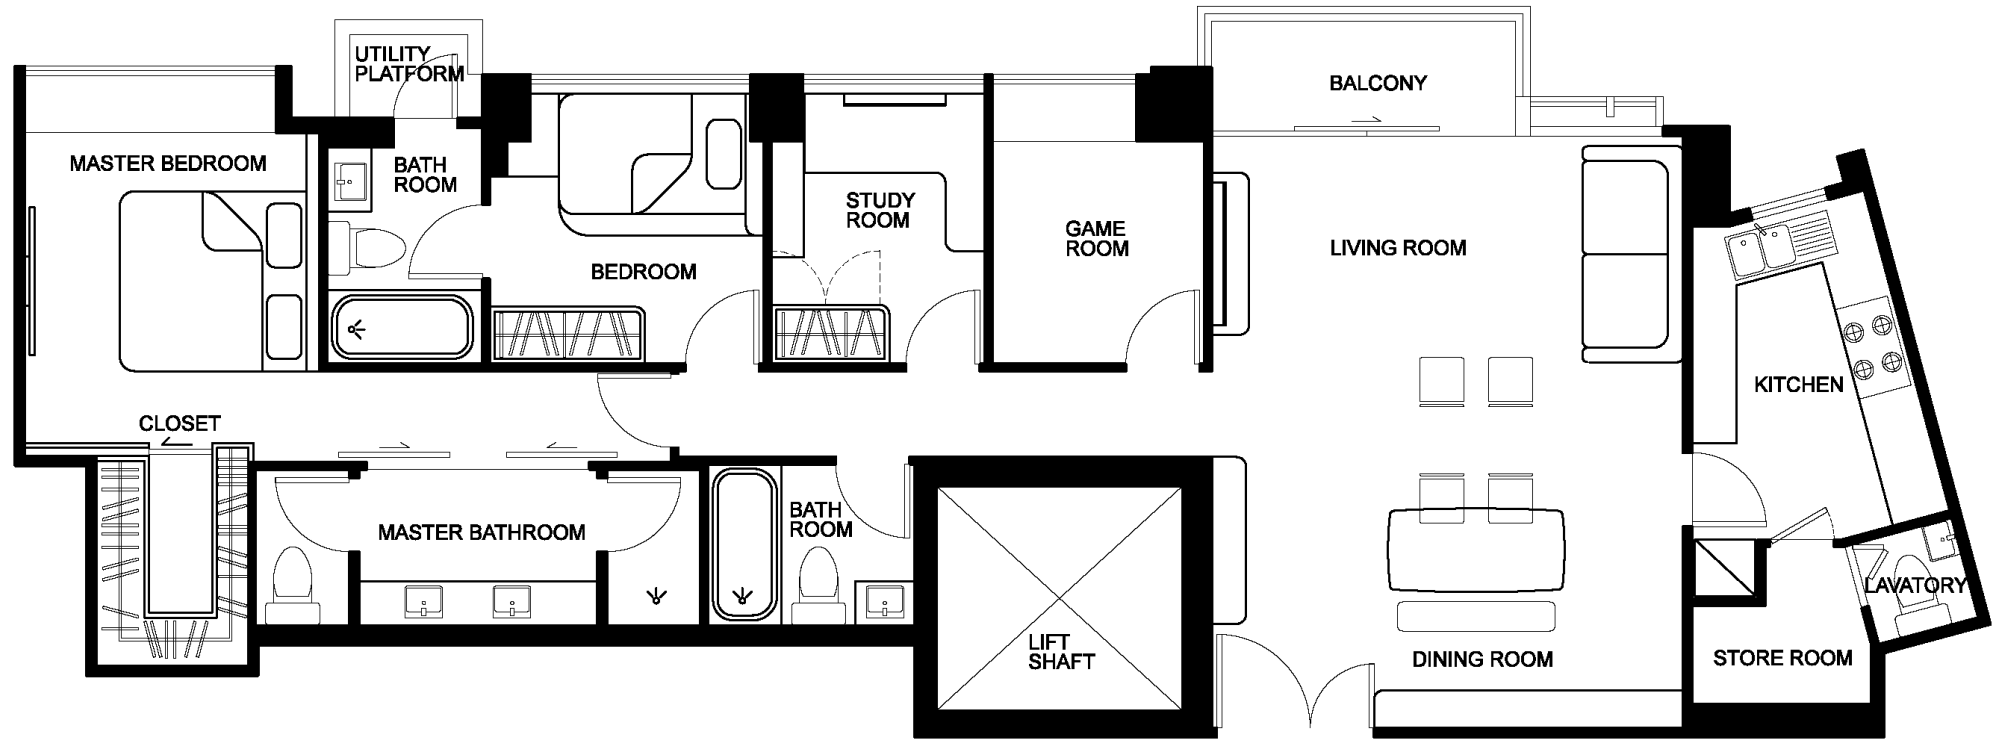

FUNDERE 滙寓

GROUND FLOOR LAYOUT PLAN

Fundere是Fusion的拉丁詞，意思是融化。在這個項目中，融合東西方風格元素，因客戶喜歡中國傳統藝術品同時也喜歡西方風格家具。

Fundere is the latin word for Fusion, meaning melt. In this project, we intend to melt eastern and western decorative elements together as the client loves Chinese traditional art works and western style's furnitures.

設計師通過利用木材,金屬和皮革等材料貫通整個公寓。

MASTER  
BEDROOM  
主臥室

Designer picked special light to create the sense of fusion with an industrial touch.

設計師精心挑選東方藝術品與帶有工業風的燈飾可點綴公寓中的設計元素。

The client is also a huge fan for automobiles and engines. Thus, we have created a secluded man-cave/game room, where the light is chosen because the style resembles an automotive engine

此外,客戶鍾情跑車, 設計師設計遊戲室供給客人在空餘時間娛樂。設計師也為他的收藏品設計了一個展覽區。

STUDY ROOM  
書房

Selective eastern artwork is handpicked by the designer to enhance the fusion effect. The very long corridor is also accompanied by artwork.

走廊也特意放了客人喜欢的中式画作作为优化走廊空间用途。

WALK IN CLOSET  
衣帽間

BATHROOM  
浴室

KITCHEN  
廚房