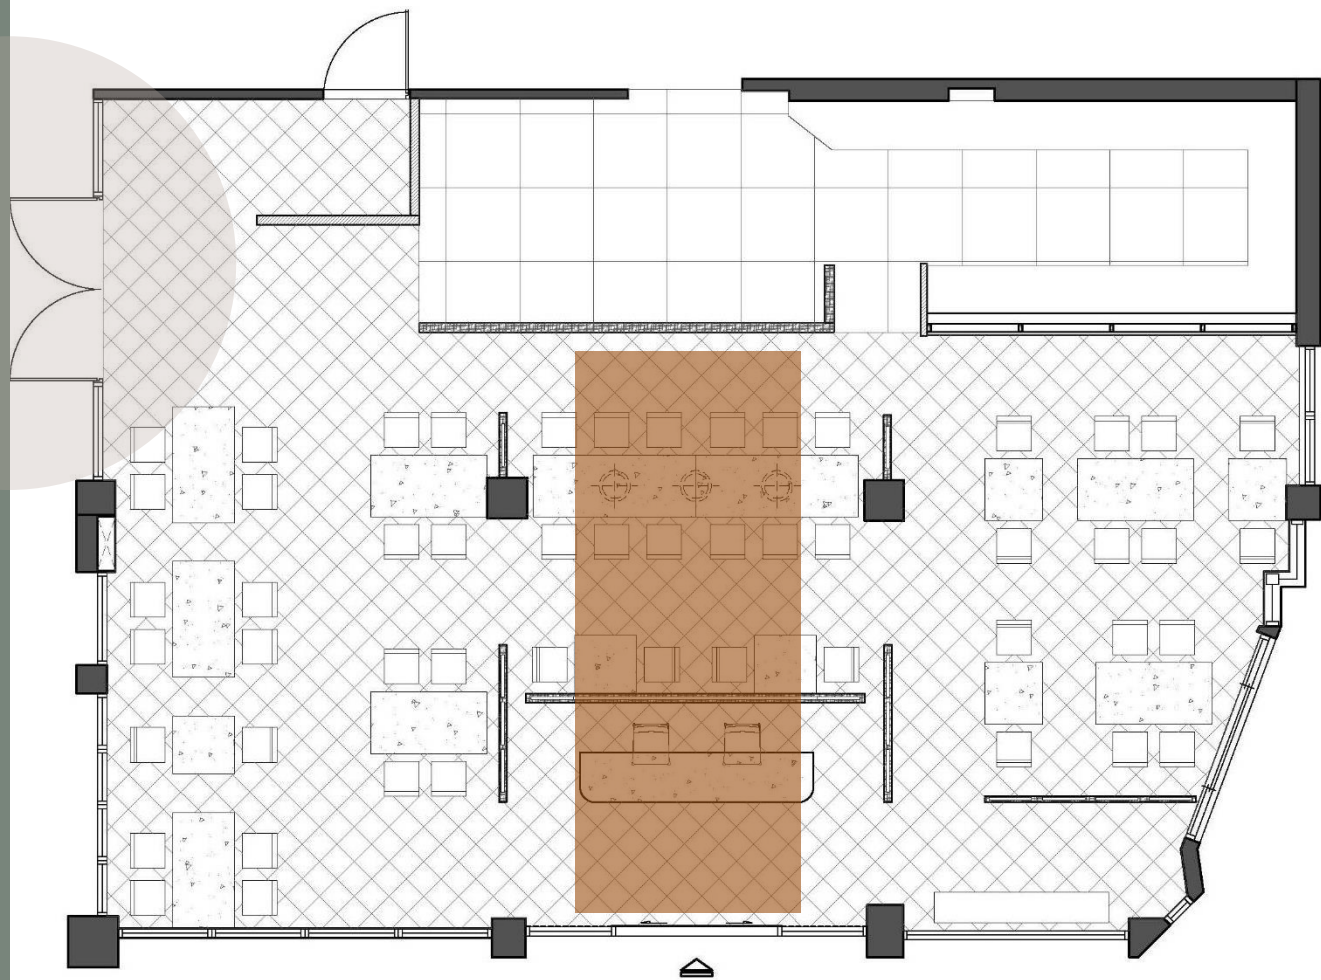

Drawing a beautiful arc for DEAR SHE

The "arc" in the space creates a mellow environment. The "arc" on the face becomes a happy smile. Every visiting woman or girl deserves to be cherished. Looking forward to seeing your face beaming with a sweet smile in the restaurant.

概念

在「她經濟」時代，以「女性用餐」為經營主方針，從「女性視角」切入打造餐廳品牌，女性視角代表著更挑剔的眼光、更高的品質追求，以女性特有柔美、具包容力的smooth特質，開啟了以「弧」為主要設計元素的商業空間。

Concept

In the era of "She-Economy", "women's dining" is the orientation of this restaurant. The owner built the restaurant according to the "female perspective", it represents a more discerning vision and a higher quality pursuit. Based on the specific feminine and inclusive smooth characteristics, the restaurant uses "arc" as the main design element of this commercial space.

案場位置：台灣台南市北區海安
路三段979號
室內坪數：49.5坪

Project Location : No. 979, Sec. 3,
Hai'an Rd., North Dist., Tainan City
704, Taiwan (R.O.C.)

Interior Area : 160.38m²

一字形接待收銀櫃臺極具張力，創造視覺放大效果，主牆面採用綠色藝術板混搭咖啡色鐵件，弧與弧巧妙結合，修飾銳利邊角，溫和圓潤；四周隔屏運用方格玻璃，光線穿透折射產生水晶閃爍效果，透光不透視增加隱蔽感，確保收銀安全

A lateral long reception counter stands in the entrance and its unique appearance creates a visual magnification effect. The main wall is decorated with the green decorative panel and brown iron pieces. Arcs of the wall are ingeniously combined to round the sharp corners and make the wall look gentler and warmer. Grid glasses are installed around as partitions, and the refraction of incident light produces crystal glittering effect. The light-transmitted but non-transparent glasses enhance privacy and ensure the safety of the counter.