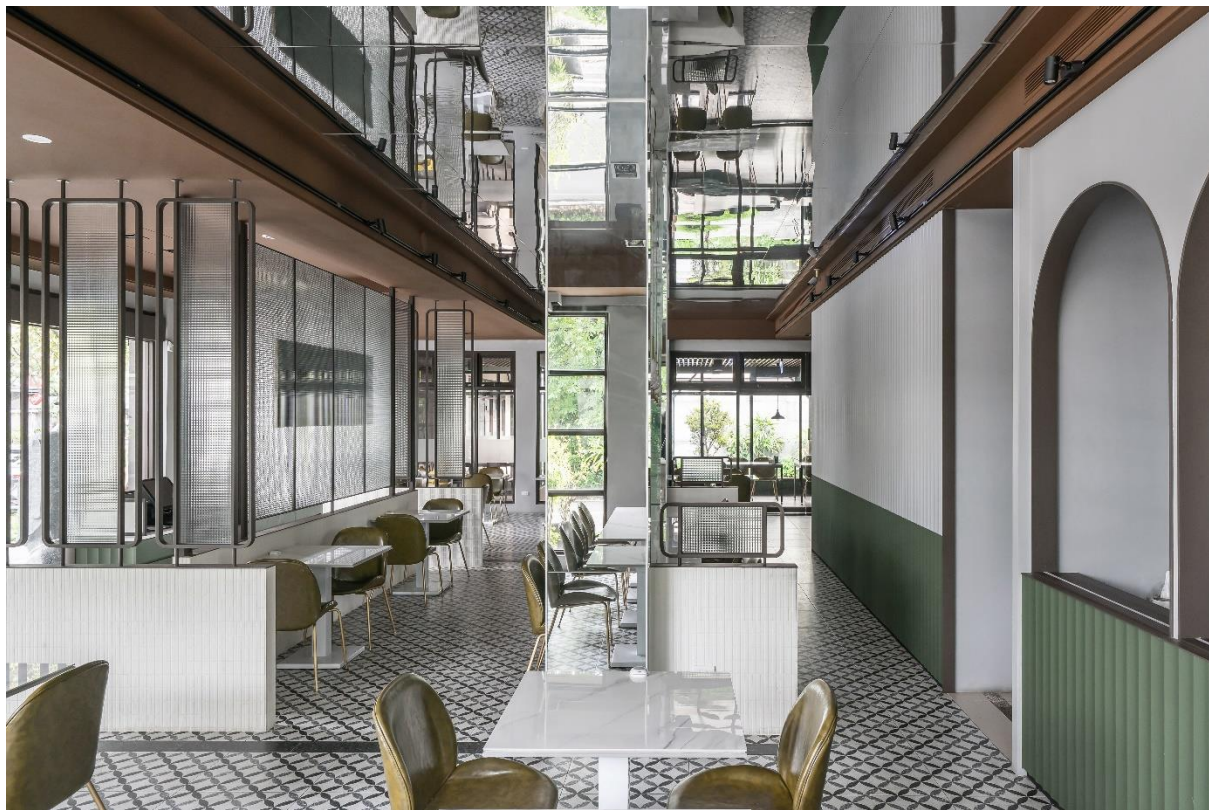

Drawing a beautiful arc for DEAR SHE

The "arc" in the space creates a mellow environment. The "arc" on the face becomes a happy smile. Every visiting woman or girl deserves to be cherished. Looking forward to seeing your face beaming with a sweet smile in the restaurant.

概念

在「她經濟」時代，以「女性用餐」為經營主方針，從「女性視角」切入打造餐廳品牌，女性視角代表著更挑剔的眼光、更高的品質追求，以女性特有柔美、具包容力的smooth特質，開啟了以「弧」為主要設計元素的商業空間。

Concept

In the era of "She-Economy", "women's dining" is the orientation of this restaurant. The owner built the restaurant according to the "female perspective", it represents a more discerning vision and a higher quality pursuit. Based on the specific feminine and inclusive smooth characteristics, the restaurant uses "arc" as the main design element of this commercial space.

「日」字型動線規劃，流暢出、回餐動線，主要用餐區全面鋪設義大利霧面閃釉磨石花磚，白底深綠幾何圓形圖樣復古典雅，為空間溫馨定義。

The traffic flow of the restaurant is planned as a "B" shape to smooth the meal service circulation. The floor of the main dining area is fully covered with the Italian matte terrazzo glazed tiles. The tiles with dark green geometric circular patterns on the white background not only show vintage and elegant also bring the cozy atmosphere for this space.

無拼接銀狐白薄板石英石打造複合媒材時尚餐桌，壁面鏡隱藏柱體，延伸而上，天花板鏡面塑鋁板反射映照，視覺挑高增加空間層次。

The tabletops of stylish dining tables are made of silver-white seamless quartz stone sheets. The mirror walls hide pillars to extend the visual space. The mirrored plastic aluminum plates of ceiling reflect the image to enlarge the visual height and increase the spatial level.