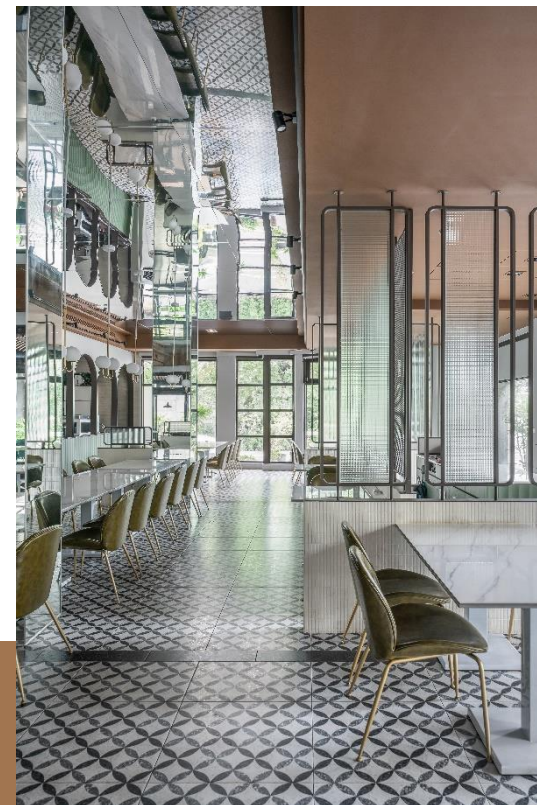

Drawing a beautiful arc for DEAR SHE

The "arc" in the space creates a mellow environment. The "arc" on the face becomes a happy smile. Every visiting woman or girl deserves to be cherished. Looking forward to seeing your face beaming with a sweet smile in the restaurant.

概念

在「她經濟」時代，以「女性用餐」為經營主方針，從「女性視角」切入打造餐廳品牌，女性視角代表著更挑剔的眼光、更高的品質追求，以女性特有柔美、具包容力的smooth特質，開啟了以「弧」為主要設計元素的商業空間。

Concept

In the era of "She-Economy", "women's dining" is the orientation of this restaurant. The owner built the restaurant according to the "female perspective", it represents a more discerning vision and a higher quality pursuit. Based on the specific feminine and inclusive smooth characteristics, the restaurant uses "arc" as the main design element of this commercial space.

案場位置：台灣台南市北區海安
路三段979號
室內坪數：49.5坪

Project Location : No. 979, Sec. 3,
Hai'an Rd., North Dist., Tainan City
704, Taiwan (R.O.C.)

Interior Area : 160.38m²

一字形接待收銀櫃臺極具張力，創造視覺放大效果，主牆面採用綠色藝術板混搭咖啡色鐵件，弧與弧巧妙結合，修飾銳利邊角，溫和圓潤；四周隔屏運用方格玻璃，光線穿透折射產生水晶閃爍效果，透光不透視增加隱蔽感，確保收銀安全

「日」字型動線規劃，流暢出、回餐動線，主要用餐區全面鋪設義大利霧面閃釉磨石花磚，白底深綠幾何圓形圖樣復古典雅，為空間溫馨定義。

The traffic flow of the restaurant is planned as a "B" shape to smooth the meal service circulation. The floor of the main dining area is fully covered with the Italian matte terrazzo glazed tiles. The tiles with dark green geometric circular patterns on the white background not only show vintage and elegant also bring the cozy atmosphere for this space.