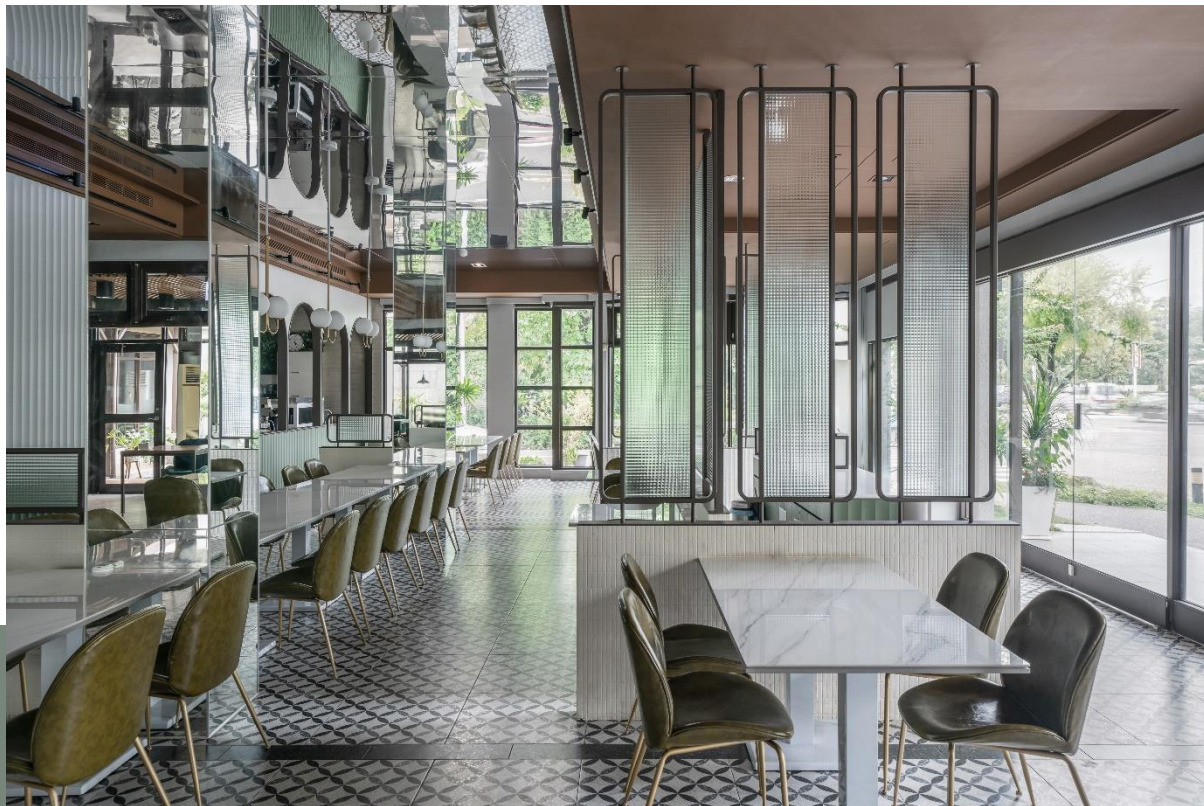

Drawing a beautiful arc for DEAR SHE

The "arc" in the space creates a mellow environment. The "arc" on the face becomes a happy smile. Every visiting woman or girl deserves to be cherished. Looking forward to seeing your face beaming with a sweet smile in the restaurant.

概念

在「她經濟」時代，以「女性用餐」為經營主方針，從「女性視角」切入打造餐廳品牌，女性視角代表著更挑剔的眼光、更高的品質追求，以女性特有柔美、具包容力的smooth特質，開啟了以「弧」為主要設計元素的商業空間。

Concept

In the era of "She-Economy", "women's dining" is the orientation of this restaurant. The owner built the restaurant according to the "female perspective", it represents a more discerning vision and a higher quality pursuit. Based on the specific feminine and inclusive smooth characteristics, the restaurant uses "arc" as the main design element of this commercial space.

「日」字型動線規劃，流暢出、回餐動線，主要用餐區全面鋪設義大利霧面閃釉磨石花磚，白底深綠幾何圓形圖樣復古典雅，為空間溫馨定義。

The traffic flow of the restaurant is planned as a "B" shape to smooth the meal service circulation. The floor of the main dining area is fully covered with the Italian matte terrazzo glazed tiles. The tiles with dark green geometric circular patterns on the white background not only show vintage and elegant also bring the cozy atmosphere for this space.

無拼接銀狐白薄板石英石打造複合媒材時尚餐桌，壁面鏡隱藏柱體，延伸而上，天花板鏡面塑鋁板反射映照，視覺挑高增加空間層次。

The tabletops of stylish dining tables are made of silver-white seamless quartz stone sheets. The mirror walls hide pillars to extend the visual space. The mirrored plastic aluminum plates of ceiling reflect the image to enlarge the visual height and increase the spatial level.