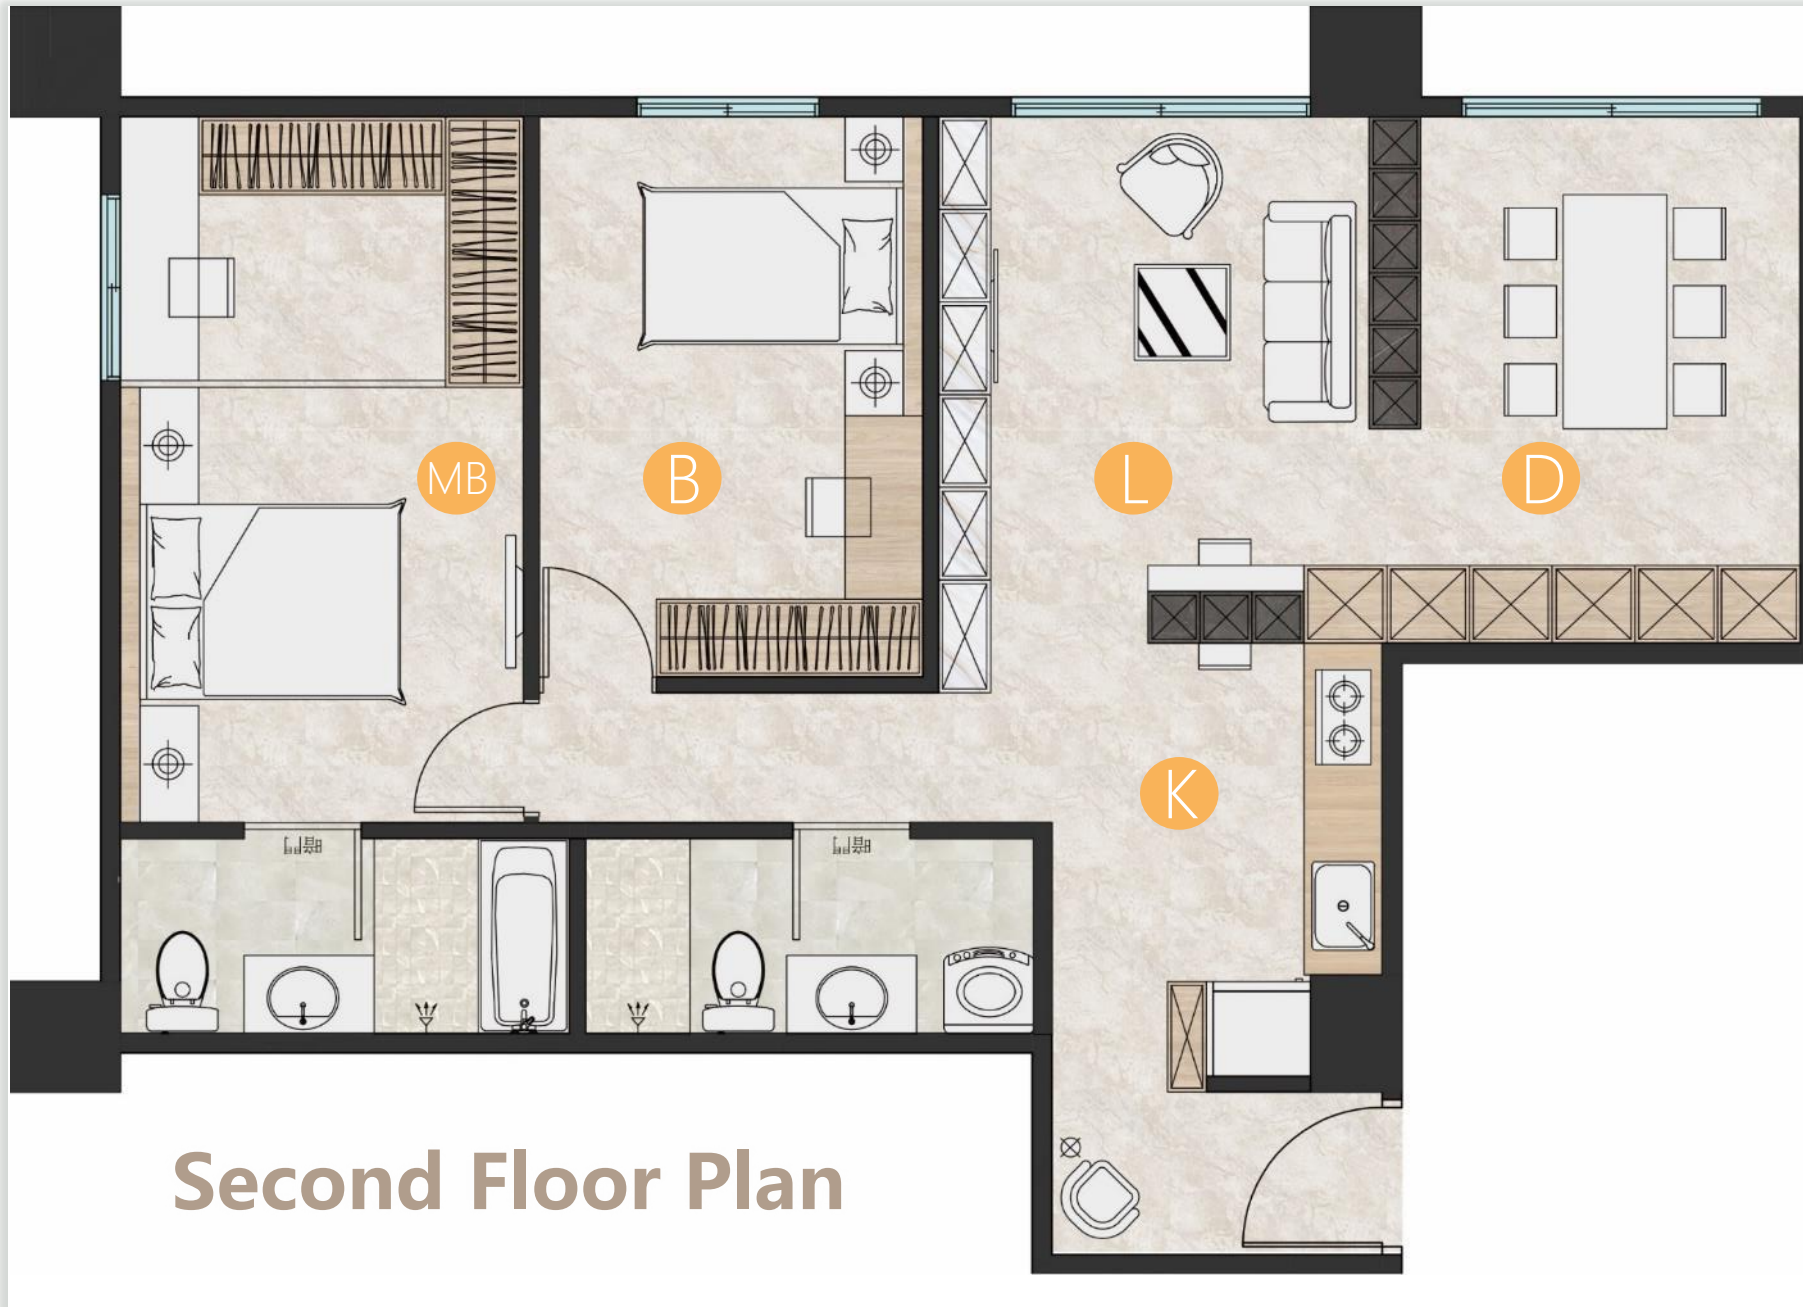

Autumn

Winter

Ceiling, Floor, Wall

Ceiling : The flow is like water to guide people.

Floor : The loop surrounding core leads people.

Wall : The interactive objects connects people.

3

DESIGN

First Floor Plan

General

RECEPTION

LOBBY

MEETING RM

Sharing

SHARED SPACE

STUDIO

WORKSHOP

Green

GALLERY

Café

DAYLIGHT RM

Second Floor Plan

Light

DINING

LIVING RM

KITCHEN

BEDROOM

MASTER BEDROOM

1 F WORKSHOP
1 F STUDIO

This desk is the application of UD(Universal Design) for all ages .

1 F WORKSHOP

Plants are great interactive objects to connect people.