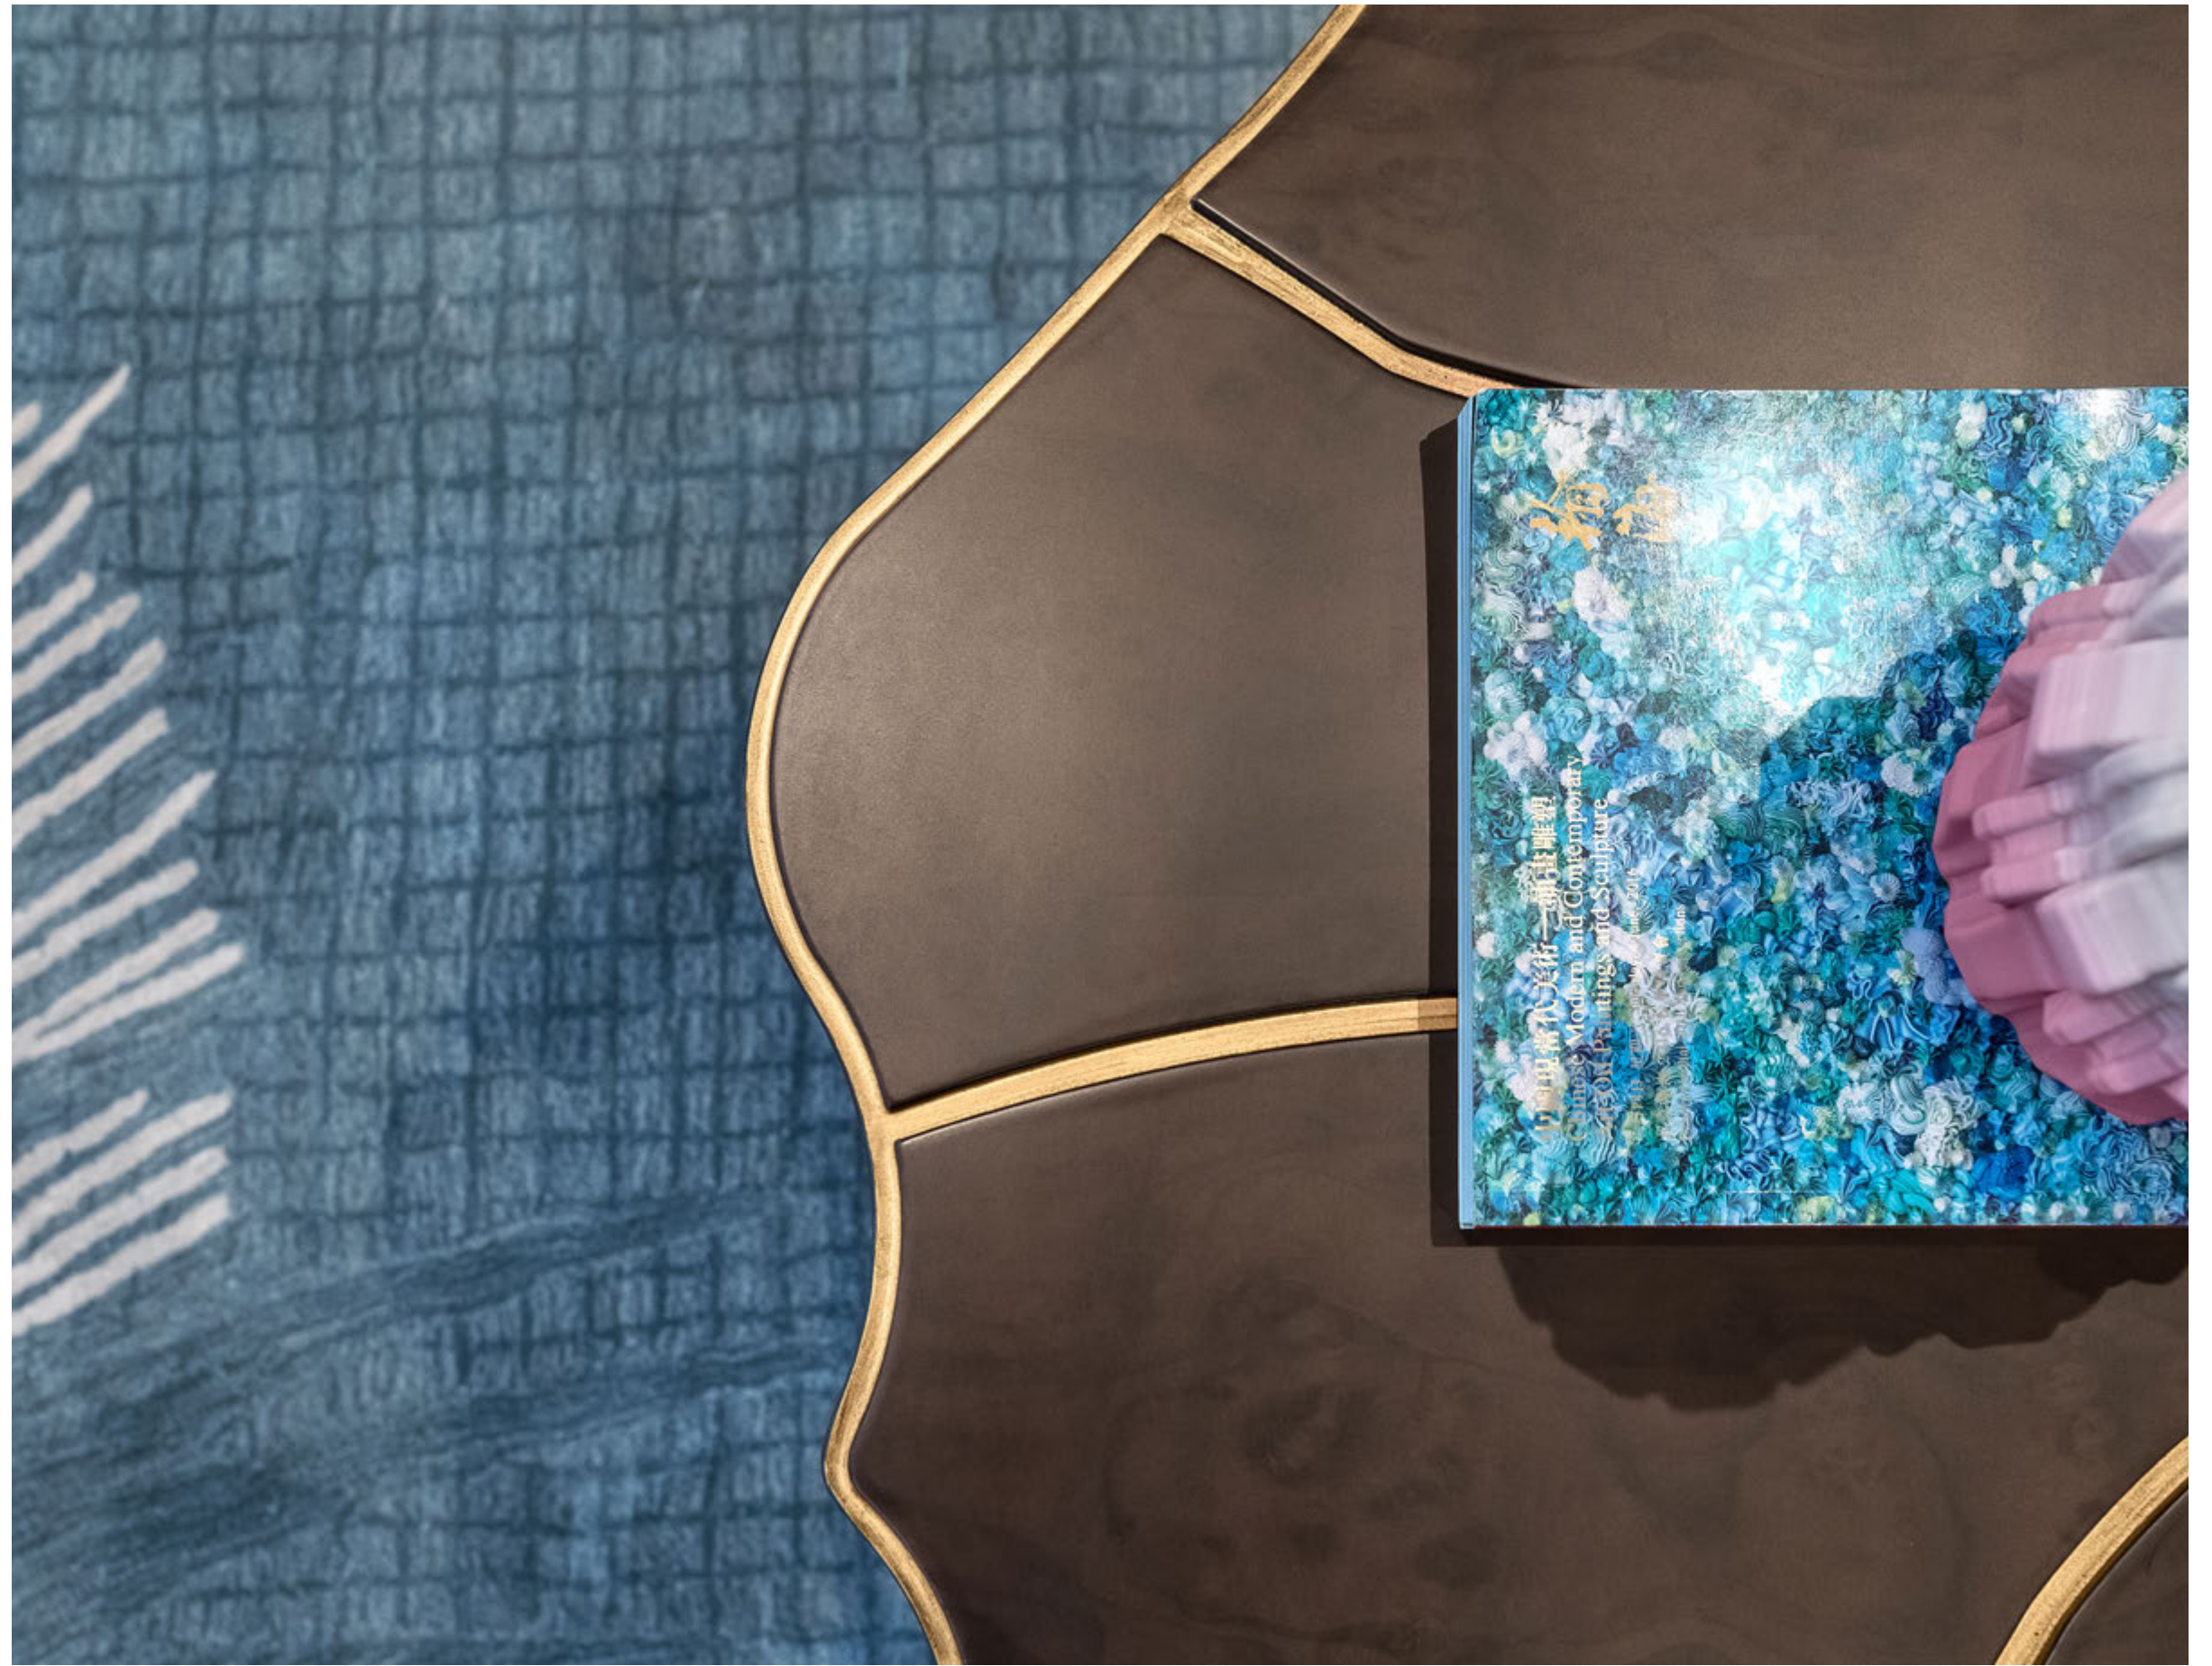

Flourish Castle

云端花飨

洽谈区 The Discussion Area

天花造型白净素简，家具选形与之呼应，柔和了空间场景。于当央位置，铺陈一大面积地毯，和润的色调纹饰，体现春意盎然的景色；待傍晚时分夕阳斜照，如蒲公英般随风飘扬，显现生命该有的色彩，同时跳出空间视觉焦点，汇聚洽谈区人气。

The modeling of the ceiling is plain and concise, and the matching furnishing that as well to downy the spatial ambience. In the central part place a large carpet of mild texture that reflect the scenery of spring. When the sunset is shining in the evening, it will flutter like the dandelion in the breeze. At the same time becomes the visual focal point of the space, thence gather the popularity of the talks area.

Flourish Castle

云端花飨

VIP室 The VIP room

VIP室选用典雅象牙白沙发坐镇雅俗，连贯金属、皮革、布艺等质材，典丽质感不言而喻。悬挂墙上的湛蓝意象画，跳脱平面的既定印象，吸引着宾客目光；其巧妙剪裁使平凡的物料跃然画上，呼应以海洋元素为象征的大面地毯，线面之间遥相呼应，延续空间视觉

The elegant ivory sofa assort with metal, leather and fabric, hence bring about the stylish texture of the VIP room. The azure blue conceptual hang painting, which gets rid of the flat conventional image, further attracts the eyesight of the visitors. The ingenious theme draws the outstanding painting, echoing the large carpet of the ocean element. Lines and planes work concert with each other, so as continuing the spatial vision.