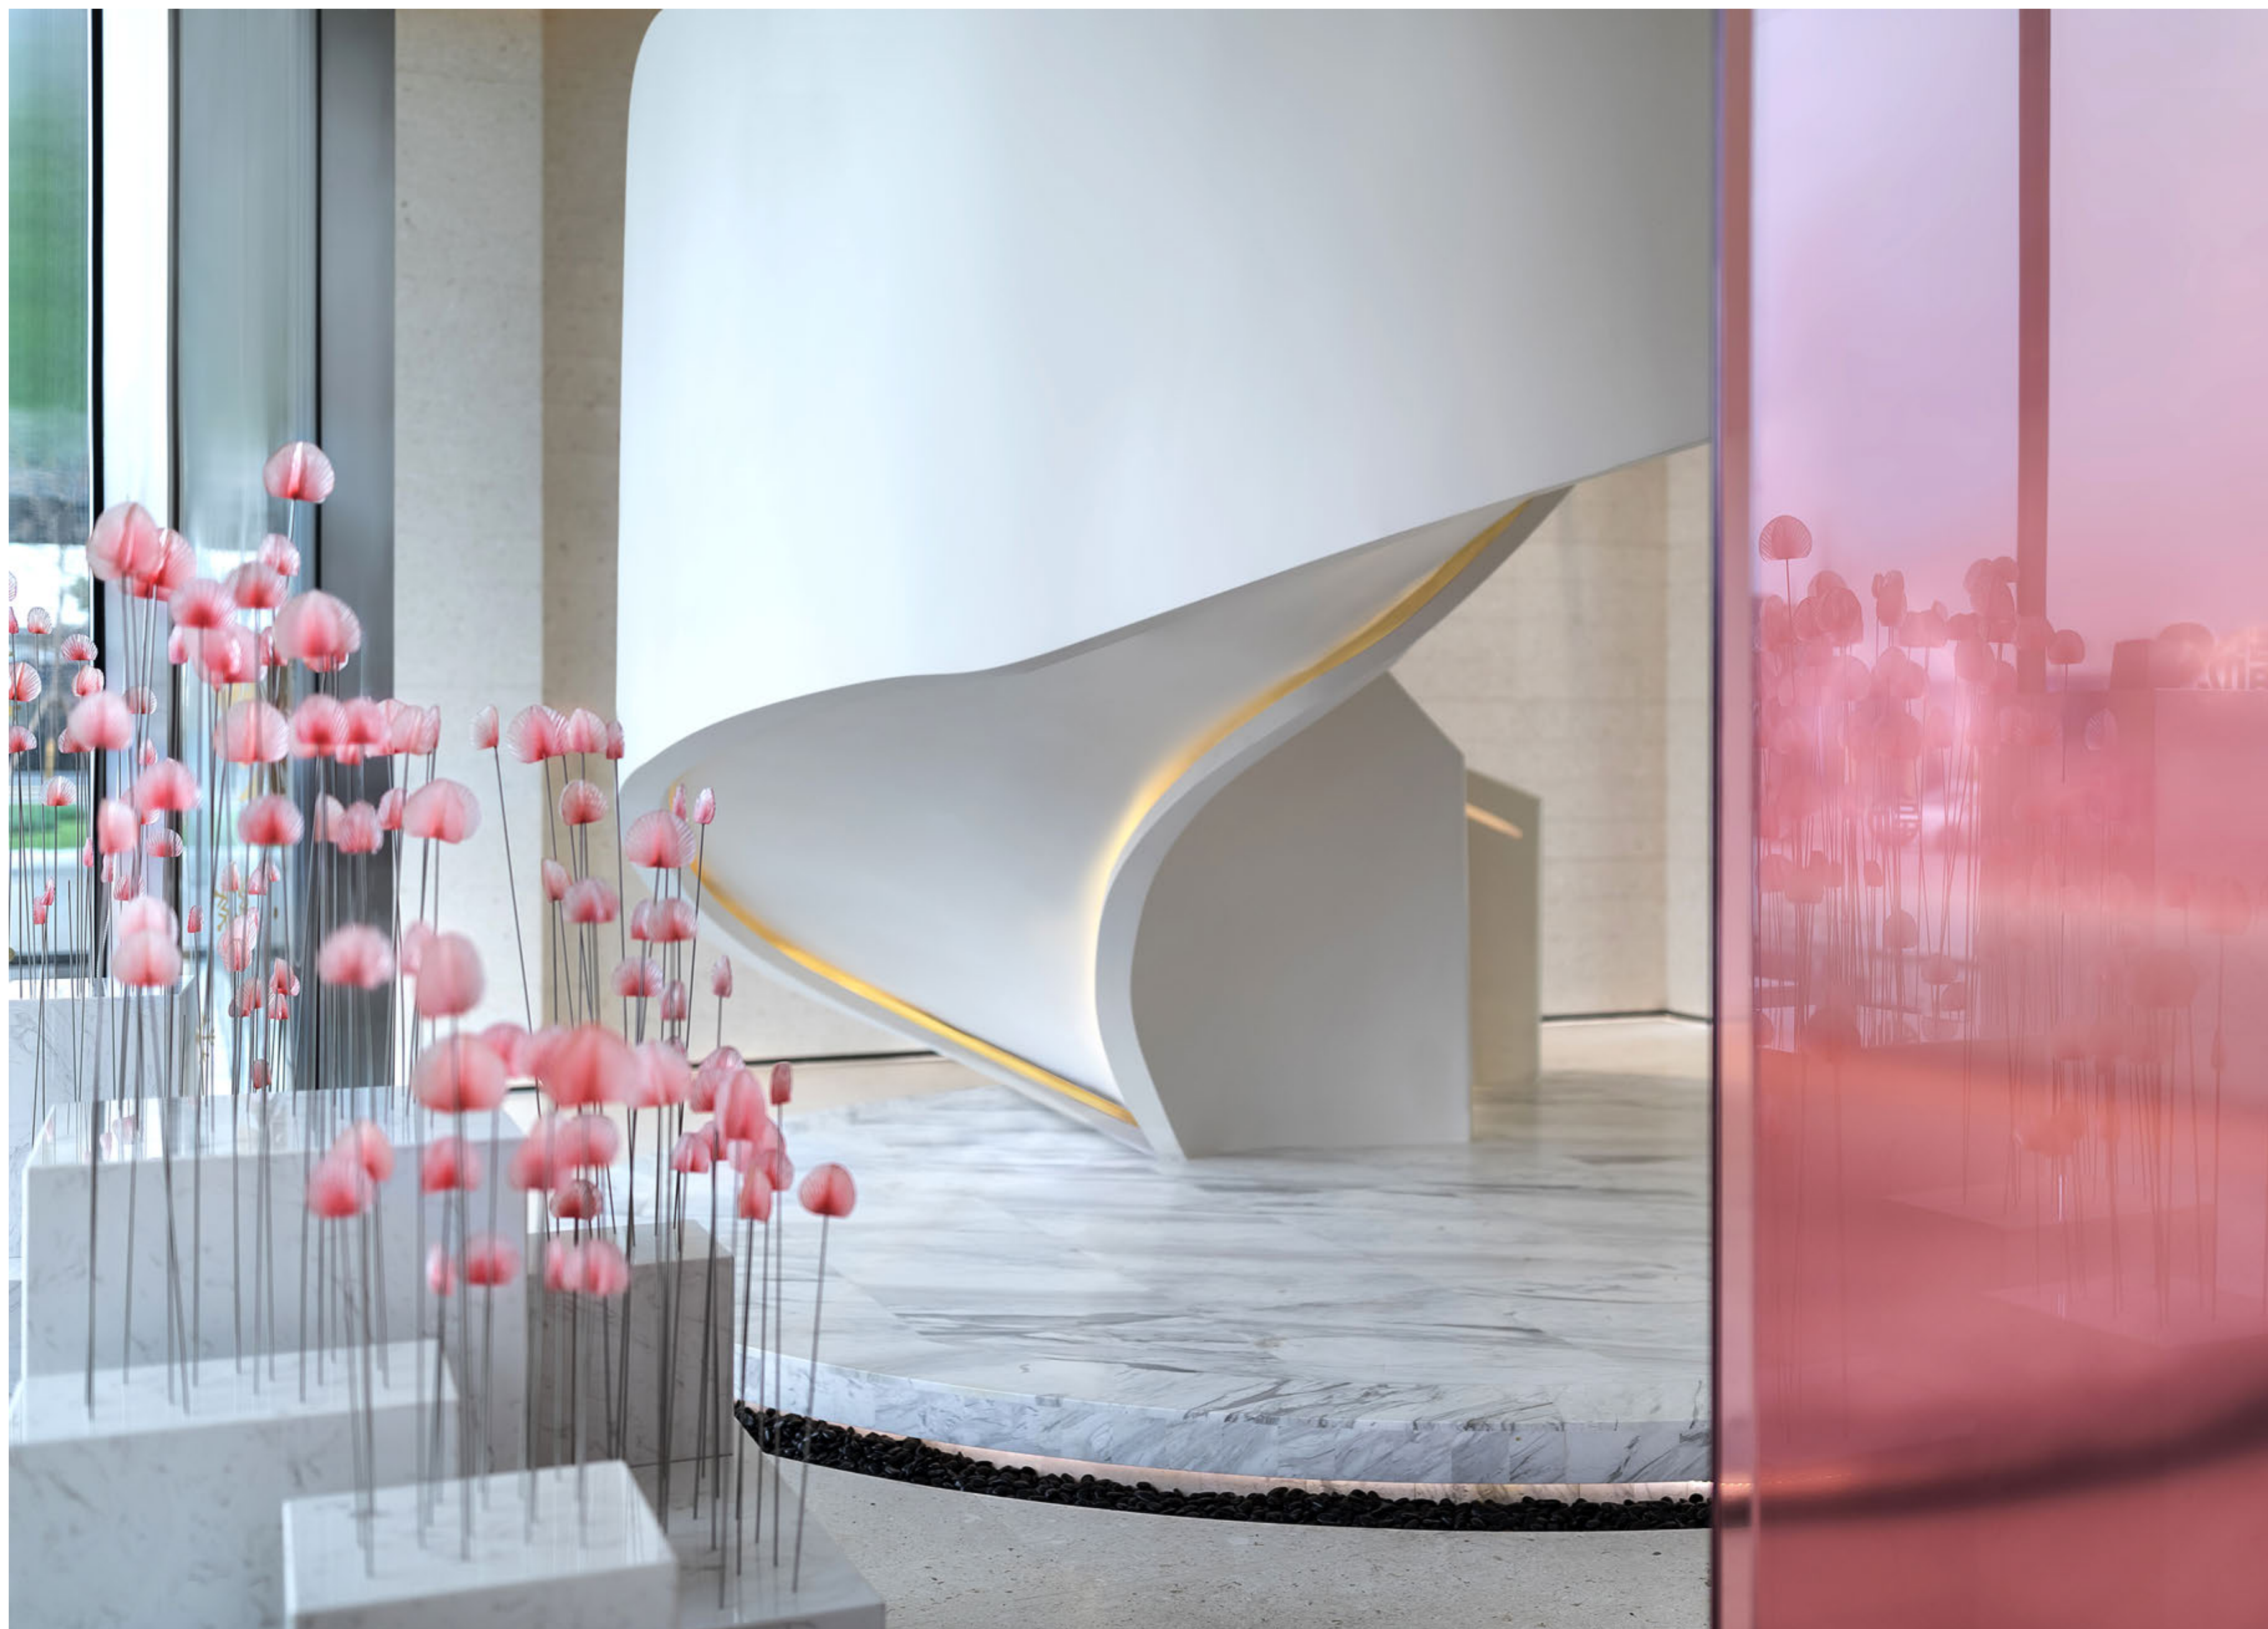

Flourish Castle

云端花飨

售楼中心也可以很时尚!

依循此概念，干净且俐落的空间载体，结合色彩、质材、软装
的适当调配，将光、风、水等自然元素挹注其中，使相异元素于此
不显突兀、相偕相融，营造出一处宛如艺廊般的时尚售楼会所。

The sales center could be very fashionable!

Comply with this concept, with the combination of the
appropriate color scheme, material and furnishing
deployment, thence bring about the clean and neat space.
And infuse the natural elements such as light, wind and
water, merge and blend with those different elements, so as
to create a stylish sales center just like an art gallery.

云端花飨

设计理念 Design Concept

突破原有硬装形构，软件用以不同表情呈显温度，为柔和简雅的基底注入一股艺术张力。
提取金属、有机玻璃等晶亮材质，运用多种自然色系镶嵌其中，两相调性交叠相融，不互抢风采亦不显突兀。

Break through the original hard structure image; alter to make use of varied furnishing expression to bring out an artistic feature of the elegant and plain foundation. Besides, by way of the metal and Plexiglas crystal materials, inlaid with variety natural color systems, thence generate the harmonious tone phases, which not steal each other spotlight nor showy.

Flourish Castle

云端花飨

接待前厅 The Reception Hall

柔白立面上, 鲜明的一隅, 吸引来访宾客目光, 由彩虹树脂玻璃反射的虹光, 从不同角度望去, 焕发光彩, 为售楼处门面树立一墙艺术端景。

On the gentle white wall surface, a stunning corner attracts the visitors' sight. The rainbow light reflected from the rainbow resin glass, glowing from each angle, so as setting up an artistic end view of the sales center.

Flourish Castle

云端花飨

楼梯 The Spiral Staircase

延续招待前厅的意象，楼梯转口同样运用了花瓣元素，使自然语汇，透过光照、脚步，拾阶而上蔓延而至。包覆其后的雕塑品，如同回旋的楼梯形体，层层递进，寄寓花瓣周而复始的生命历程，花开花落，翩然呢喃。

In order to carry on the scheme of the reception hall, therefore exploit the same element of flower at the turn of staircases, so that the natural manifestation can spread through the sunlight and footsteps. The layering art craft seems like the revolving staircases, which also indicate the life cycle of bloom flowers.