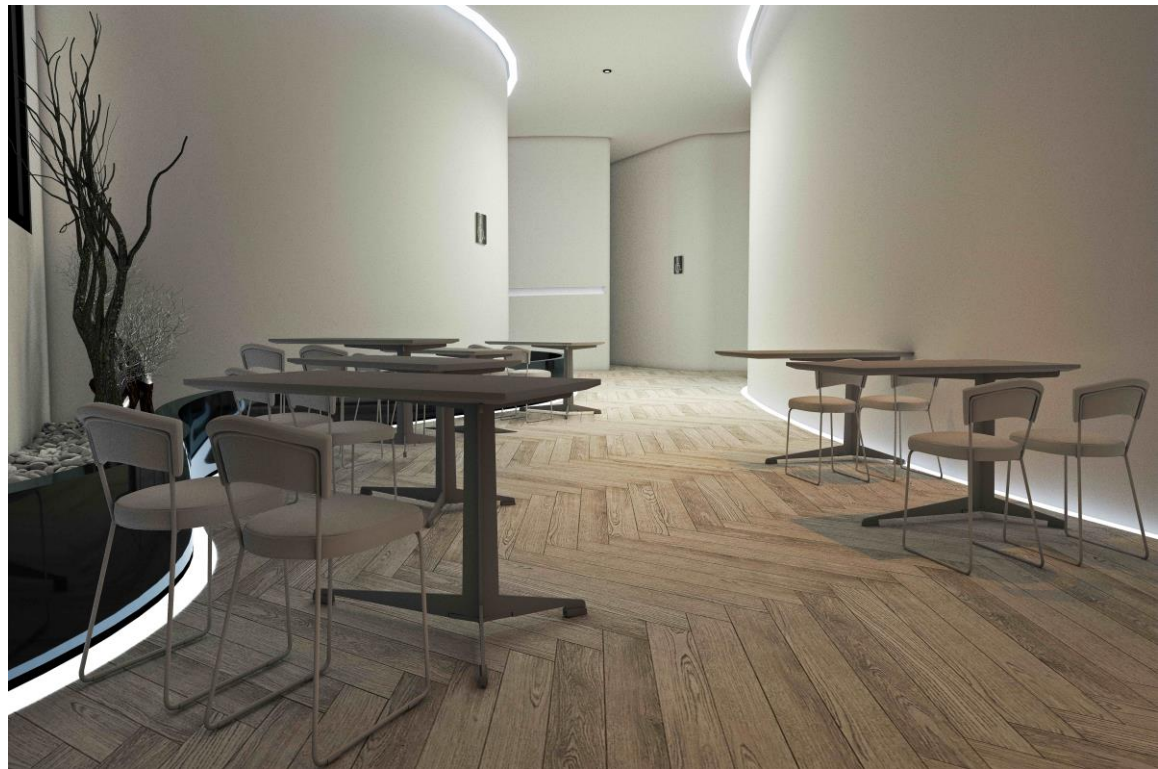

A 代表 ANIMAS (生命)

「表達在這個空間中,是有被賦予新生命而不是獨自一人」

R 代表 REBIRTH (重生)

「表達在這個空間中,將會發覺像是活出一個重生的自我,愛上現在的自己」

C 代表 CONFIDENCE (自信)

「表達在這個空間中,活得相當有自信 且做自己
不在乎世俗的眼光,讓身心靈不是緊繃,而是舒適、自在的」

A · RC

Support Service Center for the Disabled

在內部設計基本上是運用弧形語彙,而弧像極了缺乏一角的圓,就算缺少了一角,但還是有它美的地方所存在。

In the interior design is basically the use of arc vocabulary, and the arc is like a circle lacking a corner, if it lacks a corner, it still has its beauty.

Arc with freedom, life, gentle feeling, this work wants to express the arc is like hugging, the existence of the moment in this space, let the user feel warm, warm feeling.

使得「空間」不再作為固定的場所或靜止地存在，而是以一種生動、變化多端的能量存有。在空間設計中，突破生硬的量體組合，轉而追求連續不斷的「流動」形式；全室以純淨溫潤的暖白，搭佐優美柔和的弧形曲線，展現出空間獨特的脈絡和靜謐之美。

It makes "space" no longer exist as a fixed place or static, but as a vivid and changeable energy. In space design, duole design It breaks through the rigid combination of measurement and body, and turns to the continuous "flowing" form. The whole room displays the unique vein and quiet beauty of the space with pure warm white and graceful and soft curved curve.