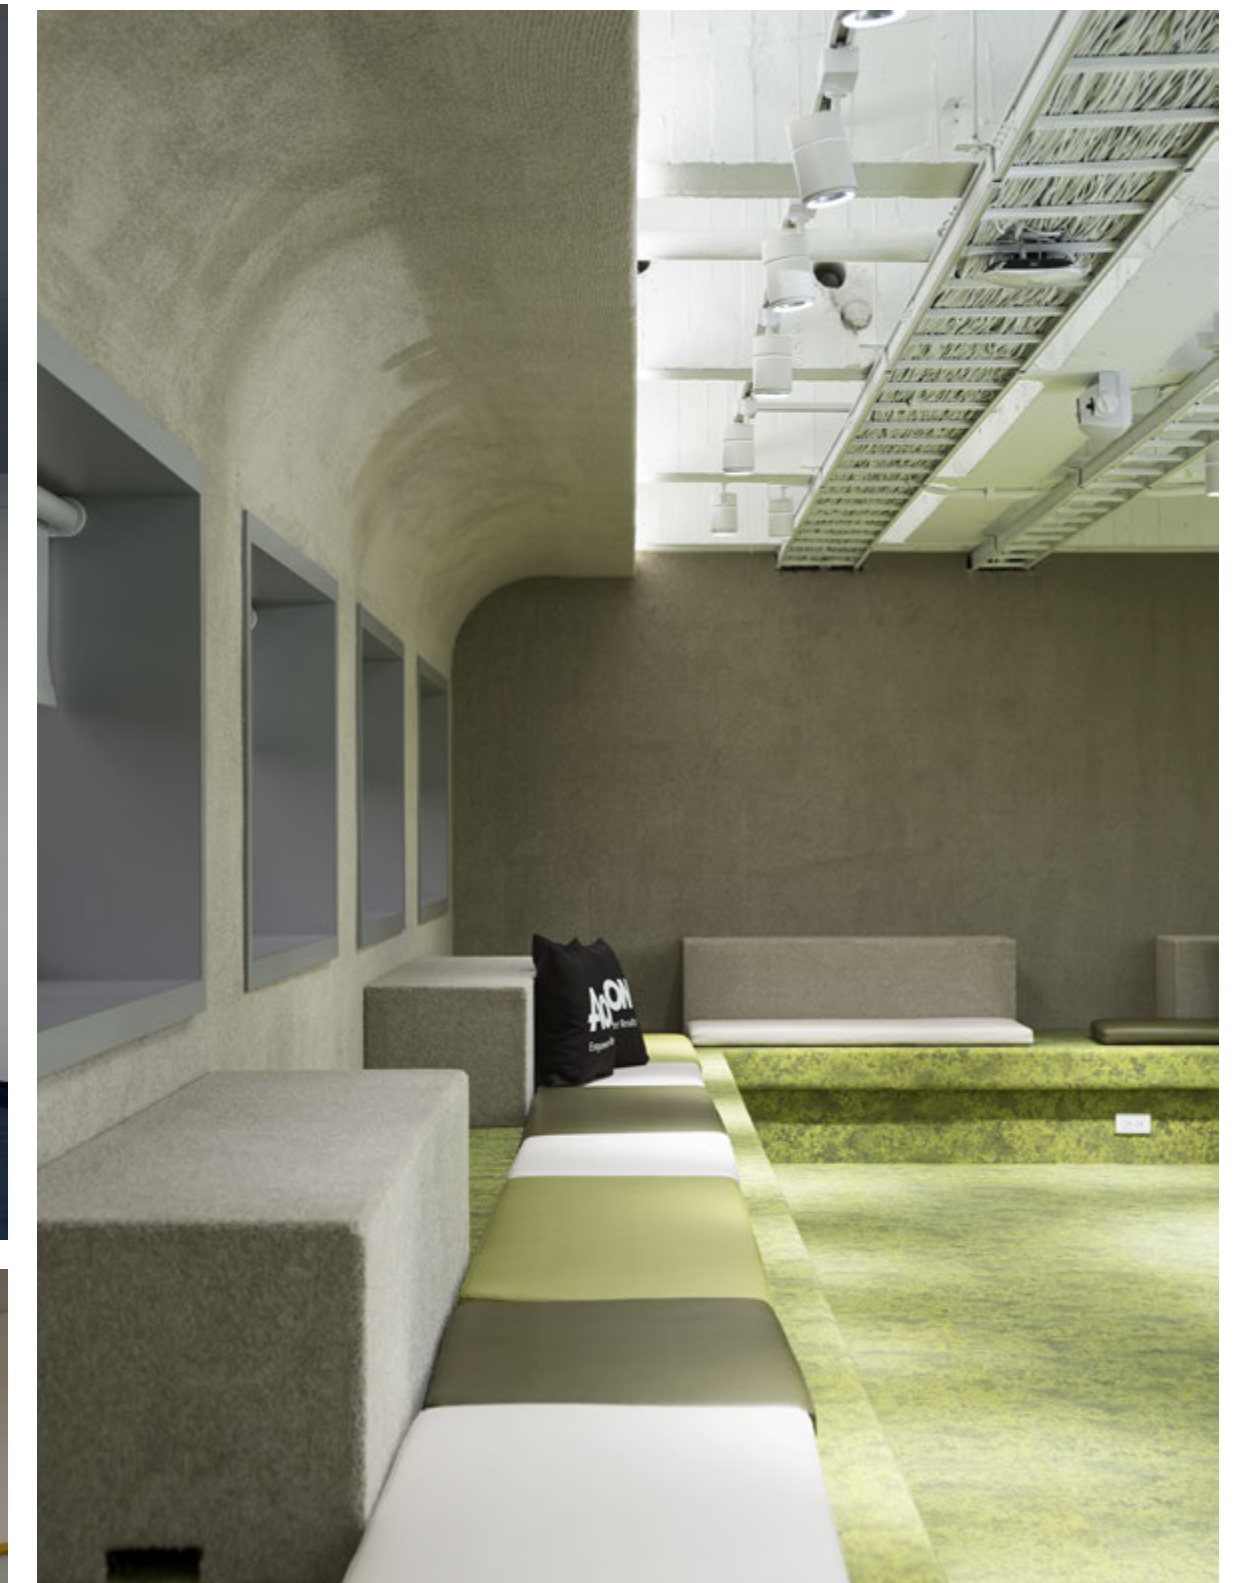

Infinite creativeness

怡安保險經紀人股份有限公司
Aon Corporation Office

設計手法 Design Techniques

5

以相異色彩 劃分區域視覺象徵

Make use of varied colors to set off the feature of different area

各區域利用相異色彩分區，跨國集團的另一分部，以海水藍為基底，蘊含水壩蓄水分流意象，象徵自總公司分支而出，如河川分流源源不絕。共享會議室則利用光線的延伸概念，投射出鮮黃色塊及線條，顯現光與色之間嬉戲的視覺效果。百人會議室運用草綠色地毯創造柔軟質地，使場域不流於冰冷制式，有置身大地原野般的空間感受。各自獨立卻充滿象徵奇趣的辦公處所，伴隨奪目色彩，渲染出整室的休閒愜意。

We zoning with corresponding color for each area.

For instance, we select the sea blue tinge as the base color for the enterprise, which conveys a department that branch out from the head office, also signify the meaning of an endless divergent stream.

For the communal meeting room, we take the concept of light extending, by way of the bright yellow blocks and lines to generate the lively touch of the interaction of light and color.

Deal with the big conference room that can accept about 100 people, we utilize grass green carpet to create the gentle texture, in addition to depart from the typical icy pattern and further feel like being on the meadow in the nature.

We expect to design an ingenious office space that full of symbolic interest and striking colors, at the same time to bring about the comfy ambience of the whole site.