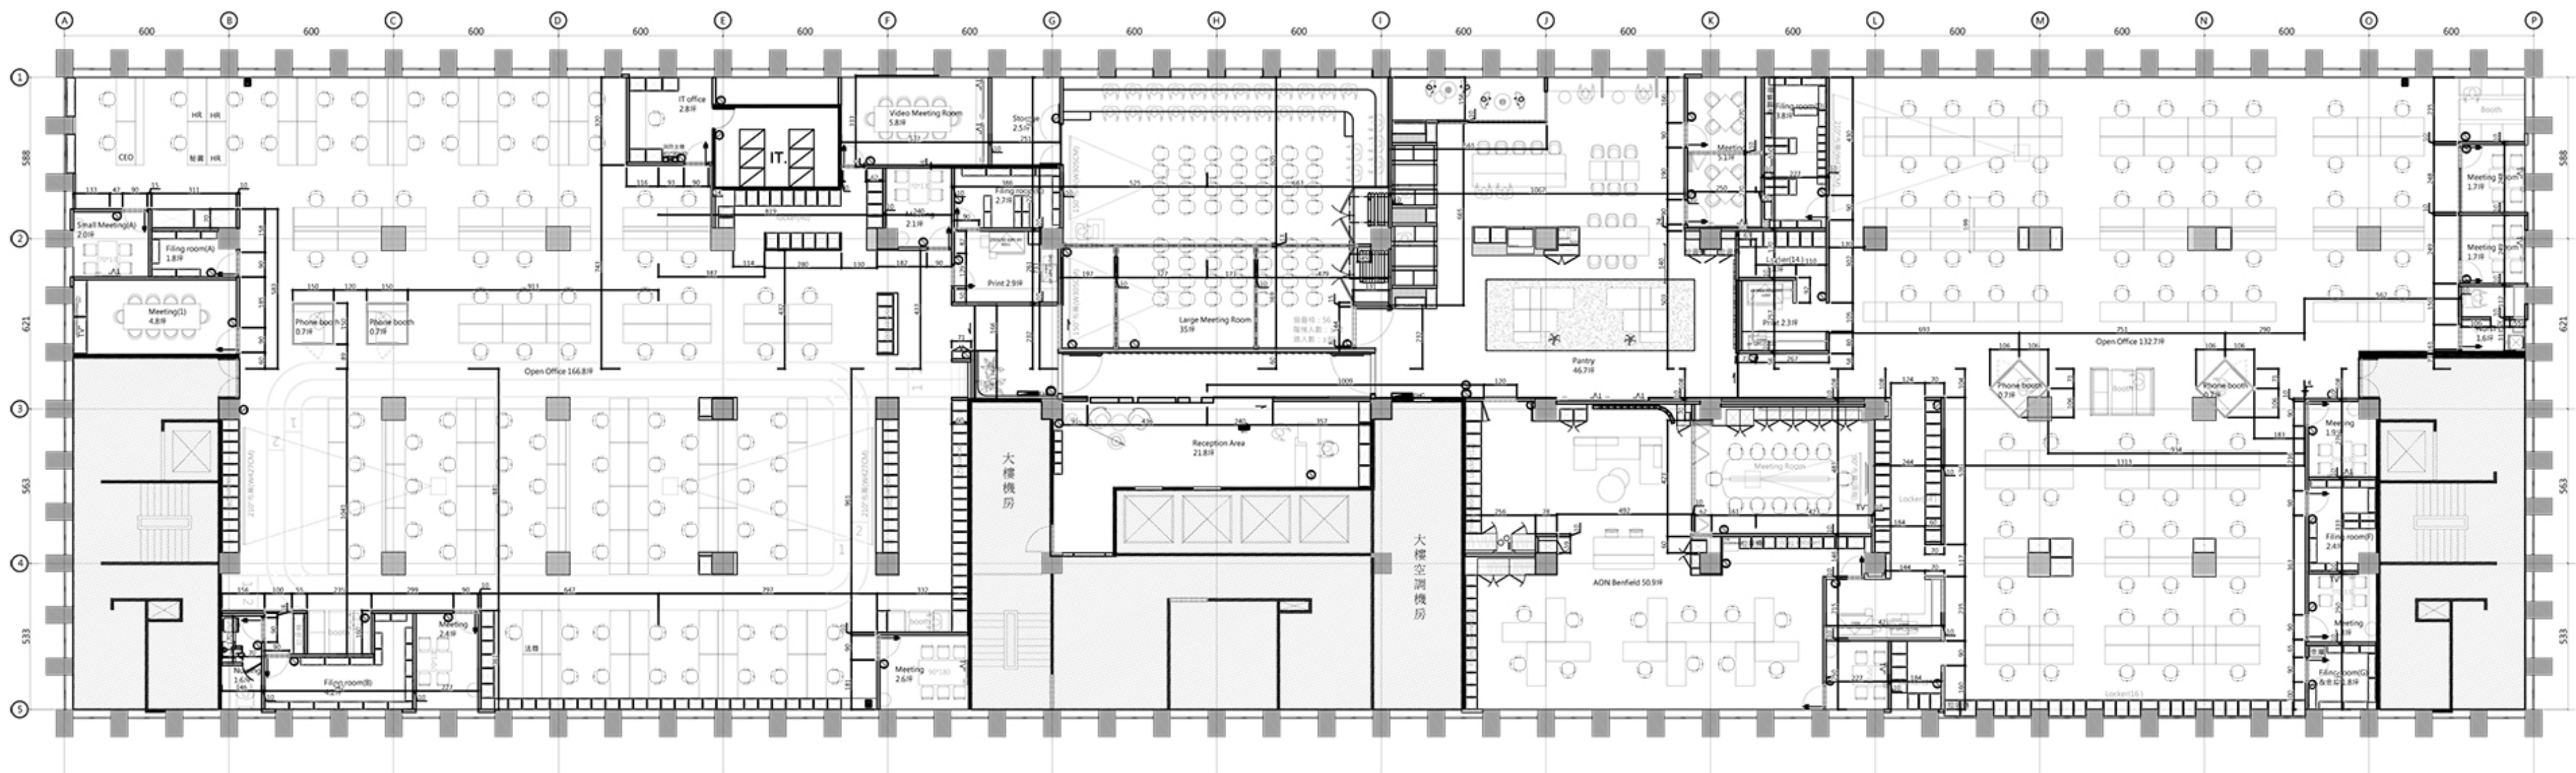

Infinite creativeness

怡安保險經紀人股份有限公司
Aon Corporation Office

- type 辦公空間
- area 524坪 (1732.23坪方米)
- location 台灣台北
- material 油漆、地毯、系統櫃、無縫地板、人造石

以色彩、圖形、情境，挹注品牌形象及公司文化，除凝聚員工向心力，更為進駐多時的跨國企業，詮釋出嶄新樣貌。

Infinite creativeness

怡安保險經紀人股份有限公司
Aon Corporation Office

設計概念 Design Concept

案場位處老舊樓棟，為進駐台灣20多年的跨國性集團分部，欲跳脫原有制式氛圍，注入活潑朝氣，以此扭轉保險業固有的刻板印象。在總公司的規範原則下，全室以開放式空間擘劃，克服舊有梁柱結構低矮、空調循環狀況不佳等問題，予以重新配置管線、格局，翻轉陳舊面貌，賦予充滿新意的現代時尚氣息。

Aon Taiwan - a branch of Aon Corporation has been operated in Taiwan for more than 20 years. Even though it is situated in an old building, we do hope to do away from the conventional pattern, and show up the vitality, as well to convert the mechanical image of the insurance industry. By following the head office of Aon's requirements and statements, we've planned with open configuration to overcome the problems such as low structure of beams and columns, poor air-conditioning circulation, etc. Successfully reconfigure the pipeline and the scheme, as well transformed the out-dated layout, hence bring about the up-to-date stylish ambience.