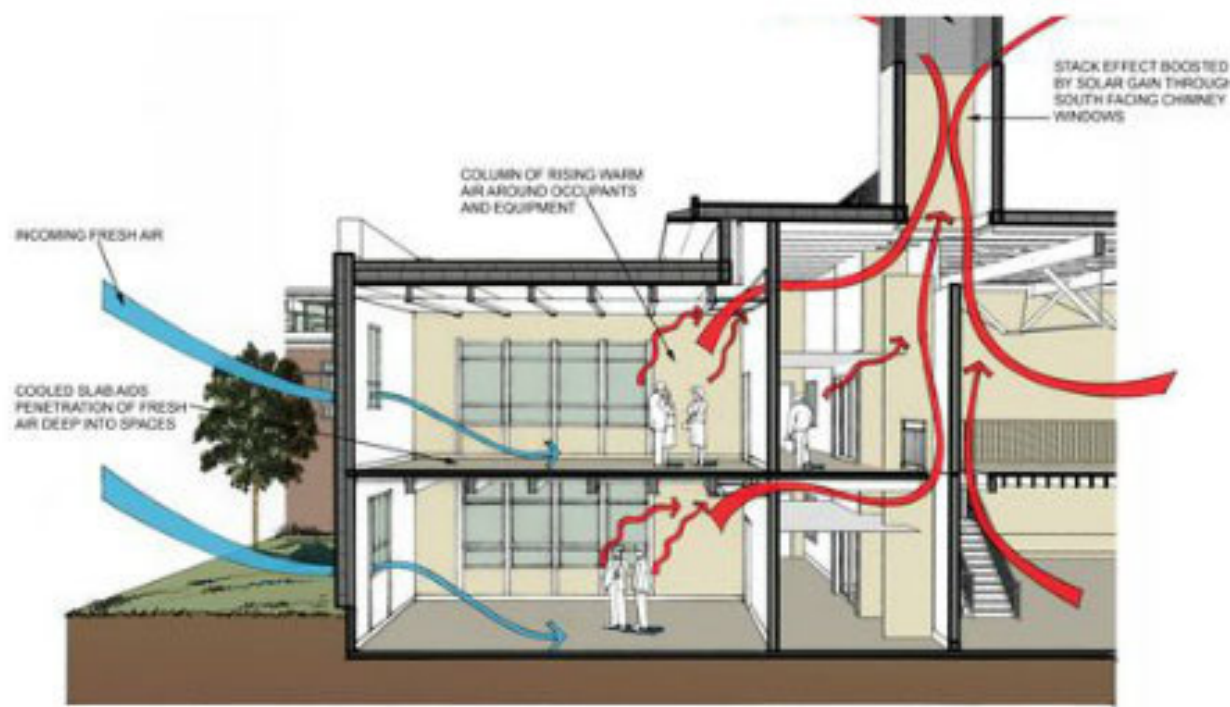

怡安保險經紀人股份有限公司
Aon Corporation Office

設計概念 Design Concept

案場位處老舊樓棟，為進駐台灣20多年的跨國性集團分部，欲跳脫原有制式氛圍，注入活潑朝氣，以此扭轉保險業固有的刻板印象。在總公司的規範原則下，全室以開放式空間擘劃，克服舊有梁柱結構低矮、空調循環狀況不佳等問題，予以重新配置管線、格局，翻轉陳舊面貌，賦予充滿新意的現代時尚氣息。

Aon Taiwan - a branch of Aon Corporation has been operated in Taiwan for more than 20 years. Even though it is situated in an old building, we do hope to do away from the conventional pattern, and show up the vitality, as well to convert the mechanical image of the insurance industry. By following the head office of Aon's requirements and statements, we've planned with open configuration to overcome the problems such as low structure of beams and columns, poor air-conditioning circulation, etc. Successfully reconfigure the pipeline and the scheme, as well transformed the out-dated layout, hence bring about the up-to-date stylish ambience.

- Floor plan -

Infinite creativeness

怡安保險經紀人股份有限公司
Aon Corporation Office

設計概念 Design Concept

1 有形的循環 Efficient and Economic Construction

為節省業主方的時間人力，以一邊施工、一邊上班的空間計畫，讓工程施作及企業運作得以同時進行；過程中更採用大型排風扇，使空間形成負壓，排除工地氣味與空氣污染等因素。

We take the advantage of fire-resistant material to build the wall, and then finish with terrazzo laminate boards, as well matching with the seamless flooring, hence eliminate the cut off sense of the space, additionally bring about the concise and bright overall vision.

In view of the ceiling is restricted of low structure, therefore, we plan with the frameless design, which overcomes the original pipeline problems; and then we arrange the illumination setting at the higher position than the circuit, so as to bring about the spacious circumstance.