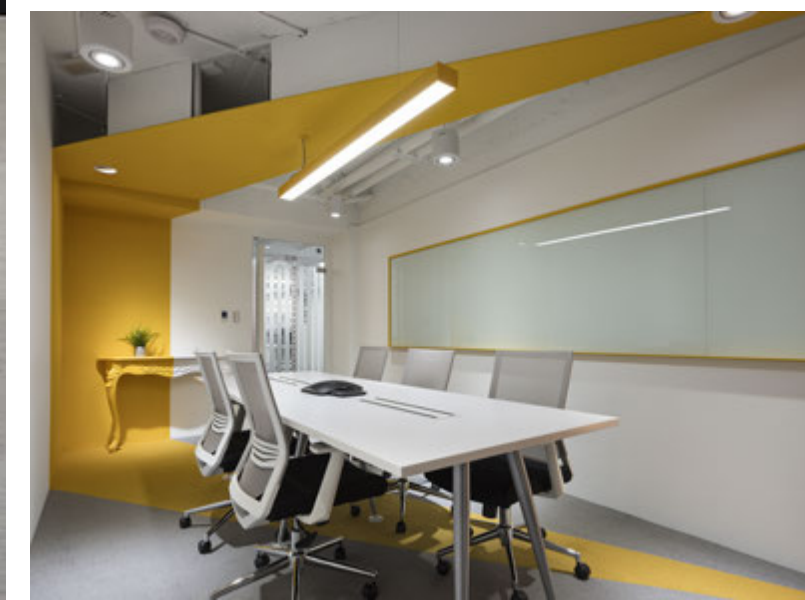

Infinite creativeness

怡安保險經紀人股份有限公司
Aon Corporation Office

- type 辦公空間
- area 524坪 (1732.23坪方米)
- location 台灣台北
- material 油漆、地毯、系統櫃、無縫地板、人造石

以色彩、圖形、情境，挹注品牌形象及公司文化，除凝聚員工向心力，更為進駐多時的跨國企業，詮釋出嶄新樣貌。